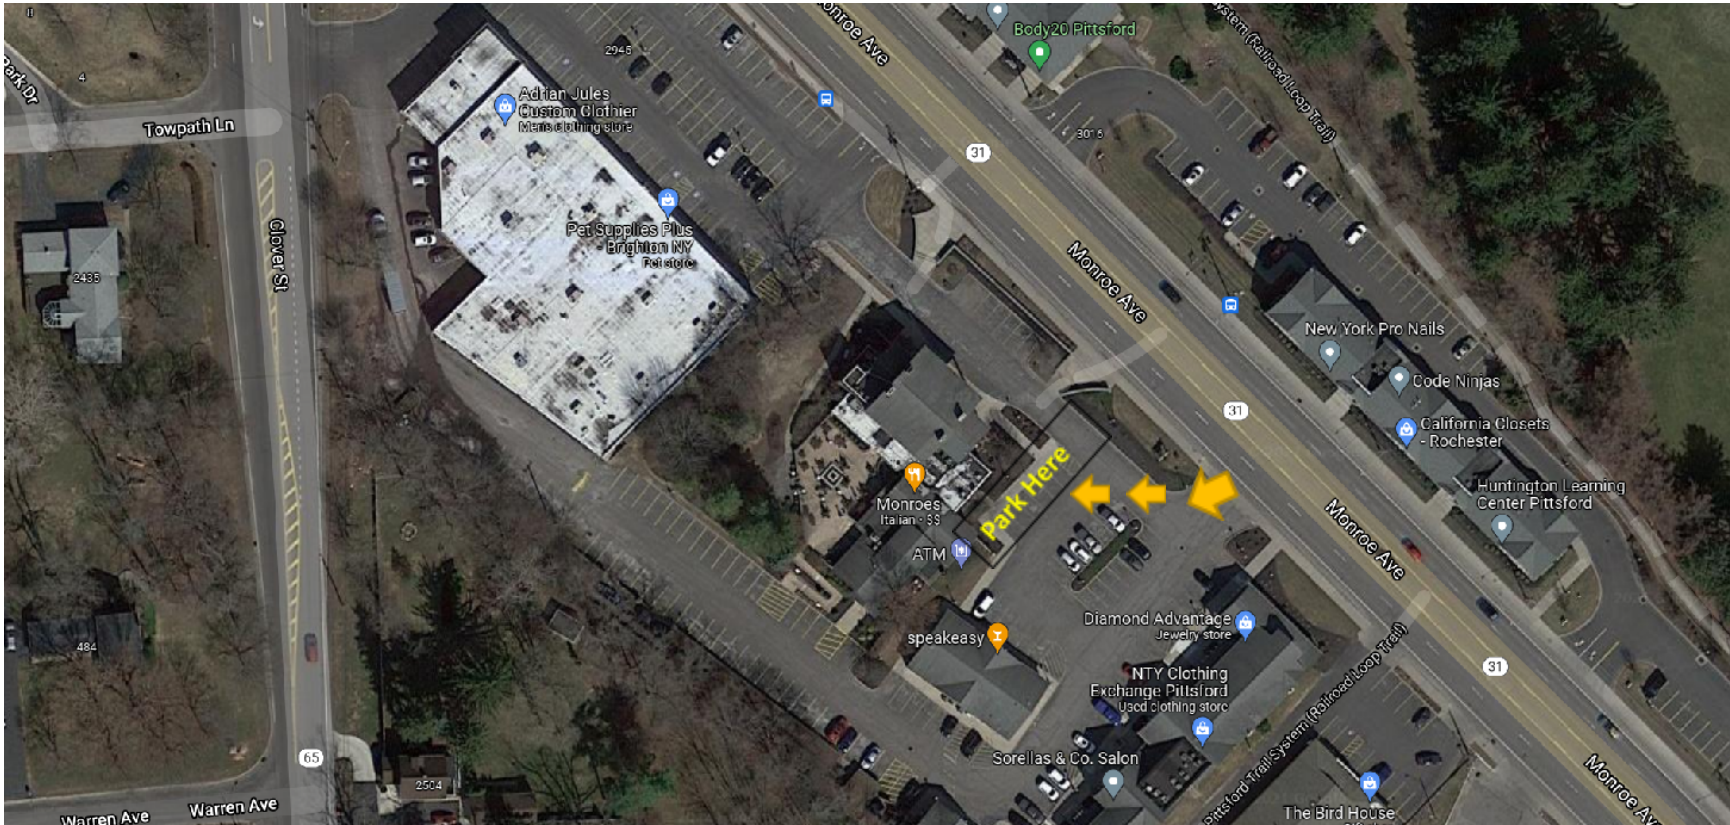

# Curbside Pickup

- ❖ **Park on the East side of Monroe's near the Pizzeria entrance.**
- ❖ **Call (585) 348-9103 and choose option 2.**
- ❖ **Let the hostess know your parking spot number and the color and type of car you are driving**
- ❖ **Enjoy!**